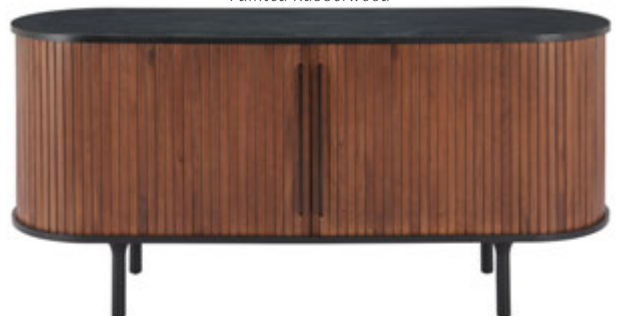

Wood Veneer MDF, MDF,
Painted Rubberwood

KORIANA SIDEBOARD

110296 Black & Walnut

w 59.1" d 17.7" h 28.9"

Wood Veneer MDF, MDF,
Painted Rubberwood

VIDAZ SIDE TABLE
 110543 Brown
 w 17.3" d 14.2" h 20.1"
 Wood Veneer MDF,
 Powder Coated Steel