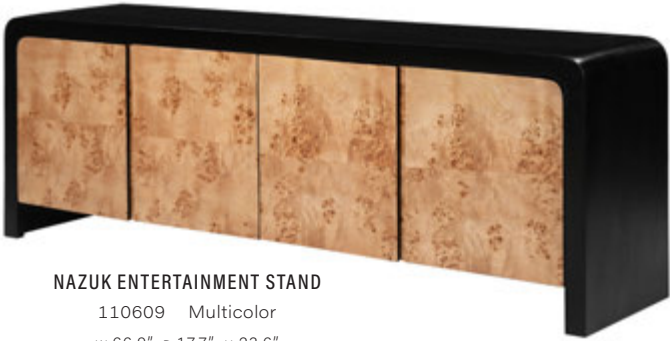

HIRA CABINET
110799 Natural
w 31.5" d 17.7" h 41.3"
Solid Acacia Wood

SANAT CABINET
110762 Multicolor
w 39.4" d 15.7" h 59.1"
MDF, Painted Iron

NAZUK ENTERTAINMENT STAND

110609 Multicolor

w 66.9" d 17.7" h 23.6"

Solid Mango Wood, Mappa Burl
Veneer Solid Mango Wood