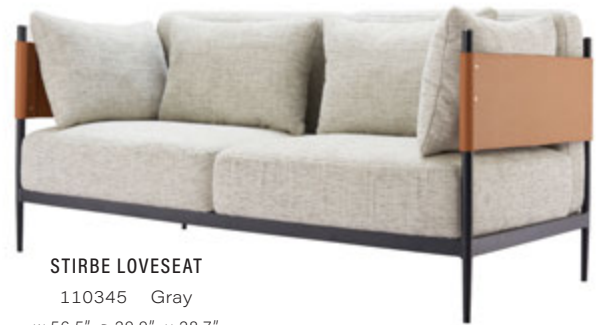

STIRBE ARMCHAIR

110344 Gray
w 33.9" d 29.9" h 28.7"

*Textured Polyester Fabric,
Faux Leather, Plywood,
Powder Coated Steel*