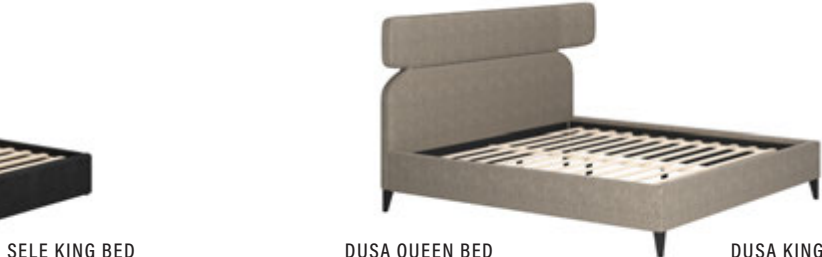

DUSA QUEEN BED

110713 Olive Brown

w 77" d 87.4" h 52.4"

Performance Polyester Fabric,
Rubberwood, MDF, Plywood,
Translucent Acrylic

SELE KING BED

110712 Black

w 81.5" d 87.4" h 49.4"

Velvet Polyester Fabric,
Rubberwood, MDF, Plywood,
100% Polypropylene

DUSA KING BED

110714 Olive Brown

w 93.1" d 87.4" h 52.4"

Performance Polyester Fabric,
Rubberwood, MDF, Plywood,
Translucent Acrylic