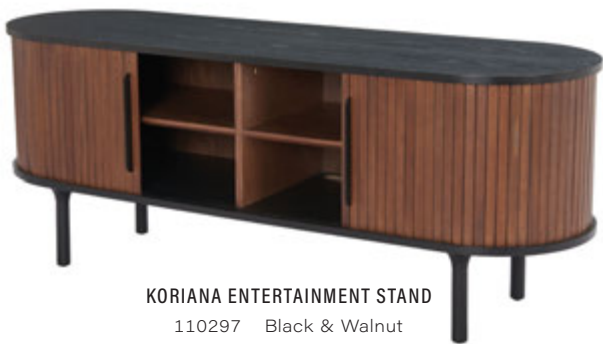

KORIANA ENTERTAINMENT STAND

110297 Black & Walnut

w 59.1" d 17.7" h 22.8"

Wood Veneer MDF, MDF,
Painted Rubberwood