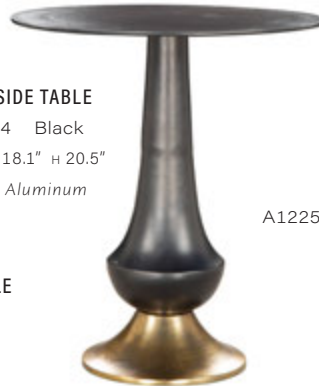

MARCOS SIDE TABLE
A12254 Black & Antique Bronze
w 19.9" d 12" h 17.7"
Tinted Tempered Glass,
Painted Steel